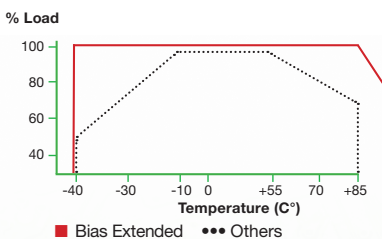

## Starting and Operating Temperature:

- Full power, no derating -40° to 85°C

- Isolation: 3,000 VAC
- Encapsulated drop-In solution

Addressing the North American 277 VAC commercial lighting standard

| Input Voltage:<br>90-308 VAC<br>Part Number | Output<br>Power<br>Watts | Output<br>Voltage<br>Vo | Output<br>Current<br>Io | Output<br>Voltage<br>Vr | Output<br>Current<br>Ir | Dimensions |
|---|--------------------------|-------------------------|-------------------------|-------------------------|-------------------------|------------|
| BPWX 0.5-05-00                              | 0.5                      | 5                       | 0.093                   | -                       |                         | A          |
| BPWX 0.5-05-33                              | 0.5                      | 5                       | 0.093                   | 3.3                     | 0.093                   | A          |
| BPWX 0.5-08-00                              | 0.5                      | 8                       | 0.058                   | -                       |                         | A          |
| BPWX 0.5-08-33                              | 0.5                      | 8                       | 0.058                   | 3.3                     | 0.049                   | A          |
| BPWX 0.5-08-50                              | 0.5                      | 8                       | 0.058                   | 5                       | 0.058                   | A          |
| BPWX 0.5-12-00                              | 0.5                      | 12                      | 0.039                   | -                       |                         | A          |
| BPWX 0.5-12-33                              | 0.5                      | 12                      | 0.039                   | 3.3                     | 0.027                   | A          |
| BPWX 0.5-12-50                              | 0.5                      | 12                      | 0.039                   | 5                       | 0.033                   | A          |
| BPWX 0.5-14-00                              | 0.5                      | 14                      | 0.033                   | -                       |                         | A          |
| BPWX 0.5-14-33                              | 0.5                      | 14                      | 0.033                   | 3.3                     | 0.021                   | A          |
| BPWX 0.5-14-50                              | 0.5                      | 14                      | 0.033                   | 5                       | 0.026                   | A          |
| BPWX 0.5-24-00                              | 0.5                      | 24                      | 0.019                   | -                       |                         | A          |
| BPWX 0.5-24-33                              | 0.5                      | 24                      | 0.019                   | 3.3                     | 0.019                   | B          |
| BPWX 0.5-24-50                              | 0.5                      | 24                      | 0.019                   | 5                       | 0.019                   | B          |
| BPWX 1-05-00                                | 1                        | 5                       | 0.185                   | -                       |                         | A          |
| BPWX 1-05-33                                | 1                        | 5                       | 0.185                   | 3.3                     | 0.136                   | A          |
| BPWX 1-08-00                                | 1                        | 8                       | 0.116                   | -                       |                         | A          |
| BPWX 1-08-33                                | 1                        | 8                       | 0.116                   | 3.3                     | 0.049                   | A          |
| BPWX 1-08-50                                | 1                        | 8                       | 0.116                   | 5                       | 0.077                   | A          |
| BPWX 1-12-00                                | 1                        | 12                      | 0.077                   | -                       |                         | A          |
| BPWX 1-12-33                                | 1                        | 12                      | 0.077                   | 3.3                     | 0.077                   | B          |
| BPWX 1-12-50                                | 1                        | 12                      | 0.077                   | 5                       | 0.077                   | B          |
| BPWX 1-14-00                                | 1                        | 14                      | 0.066                   | -                       |                         | A          |
| BPWX 1-14-33                                | 1                        | 14                      | 0.066                   | 3.3                     | 0.066                   | B          |
| BPWX 1-14-50                                | 1                        | 14                      | 0.066                   | 5                       | 0.066                   | B          |
| BPWX 1-24-00                                | 1                        | 24                      | 0.039                   | -                       |                         | A          |
| BPWX 1-24-33                                | 1                        | 24                      | 0.039                   | 3.3                     | 0.039                   | B          |
| BPWX 1-24-50                                | 1                        | 24                      | 0.039                   | 5                       | 0.039                   | B          |
| BPWX 2-05-00                                | 2                        | 5                       | 0.370                   | -                       |                         | B          |
| BPWX 2-05-33                                | 2                        | 5                       | 0.370                   | 3.3                     | 0.370                   | B          |
| BPWX 2-08-00                                | 2                        | 8                       | 0.231                   | -                       |                         | B          |
| BPWX 2-08-33                                | 2                        | 8                       | 0.231                   | 3.3                     | 0.148                   | B          |
| BPWX 2-08-50                                | 2                        | 8                       | 0.231                   | 5                       | 0.231                   | B          |
| BPWX 2-12-00                                | 2                        | 12                      | 0.154                   | -                       |                         | B          |
| BPWX 2-12-33                                | 2                        | 12                      | 0.154                   | 3.3                     | 0.080                   | B          |
| BPWX 2-12-50                                | 2                        | 12                      | 0.154                   | 5                       | 0.099                   | B          |
| BPWX 2-14-00                                | 2                        | 14                      | 0.132                   | -                       |                         | B          |
| BPWX 2-14-33                                | 2                        | 14                      | 0.132                   | 3.3                     | 0.065                   | B          |
| BPWX 2-14-50                                | 2                        | 14                      | 0.132                   | 5                       | 0.077                   | B          |
| BPWX 2-24-00                                | 2                        | 24                      | 0.077                   | -                       |                         | B          |
| BPWX 2-24-33                                | 2                        | 24                      | 0.077                   | 3.3                     | 0.033                   | B          |
| BPWX 2-24-50                                | 2                        | 24                      | 0.077                   | 5                       | 0.036                   | B          |
| BPWX 4-05-00                                | 4                        | 5                       | 0.740                   | -                       |                         | C          |
| BPWX 4-05-33                                | 4                        | 5                       | 0.740                   | 3.3                     | 0.408                   | C          |
| BPWX 4-08-00                                | 4                        | 8                       | 0.463                   | -                       |                         | C          |
| BPWX 4-08-33                                | 4                        | 8                       | 0.463                   | 3.3                     | 0.148                   | C          |
| BPWX 4-08-50                                | 4                        | 8                       | 0.463                   | 5                       | 0.231                   | C          |
| BPWX 4-12-00                                | 4                        | 12                      | 0.308                   | -                       |                         | C          |
| BPWX 4-12-33                                | 4                        | 12                      | 0.308                   | 3.3                     | 0.080                   | C          |
| BPWX 4-12-50                                | 4                        | 12                      | 0.308                   | 5                       | 0.099                   | C          |
| BPWX 4-14-00                                | 4                        | 14                      | 0.265                   | -                       |                         | C          |
| BPWX 4-14-33                                | 4                        | 14                      | 0.265                   | 3.3                     | 0.065                   | C          |
| BPWX 4-14-50                                | 4                        | 14                      | 0.265                   | 5                       | 0.077                   | C          |
| BPWX 4-24-00                                | 4                        | 24                      | 0.154                   | -                       |                         | C          |
| BPWX 4-24-33                                | 4                        | 24                      | 0.154                   | 3.3                     | 0.033                   | C          |
| BPWX 4-24-50                                | 4                        | 24                      | 0.154                   | 5                       | 0.036                   | C          |